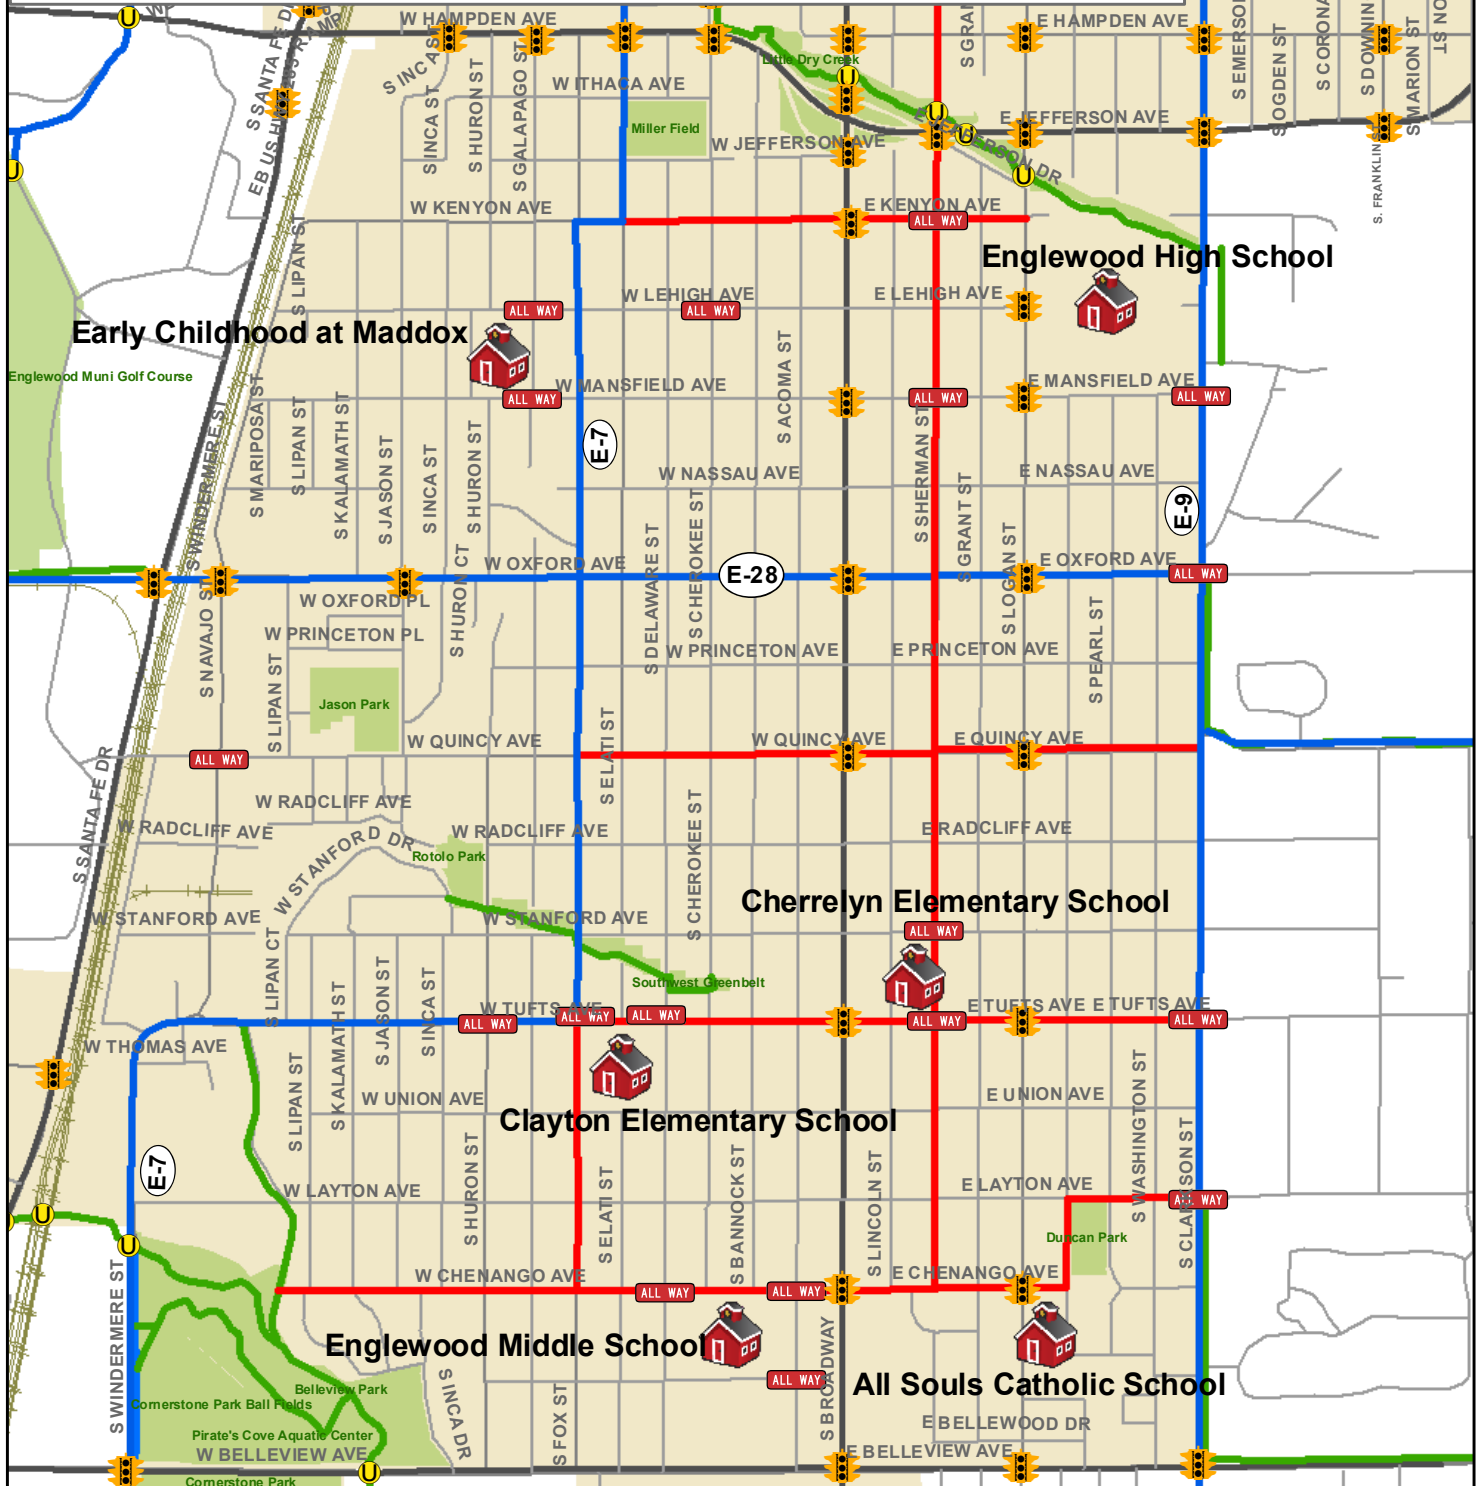

All Souls Catholic School Biking and Walking Map

- Signalized Intersection
- All Way Stop
- Underpasses
- School
- School Bike Rack
- Main Entrance
- Crosswalk

- Signalized Intersection
- All Way Stop
- Underpasses
- School
- Regional Route
- Local Route
- Bike Trail
- Rail Road
- Park
- City Of Englewood