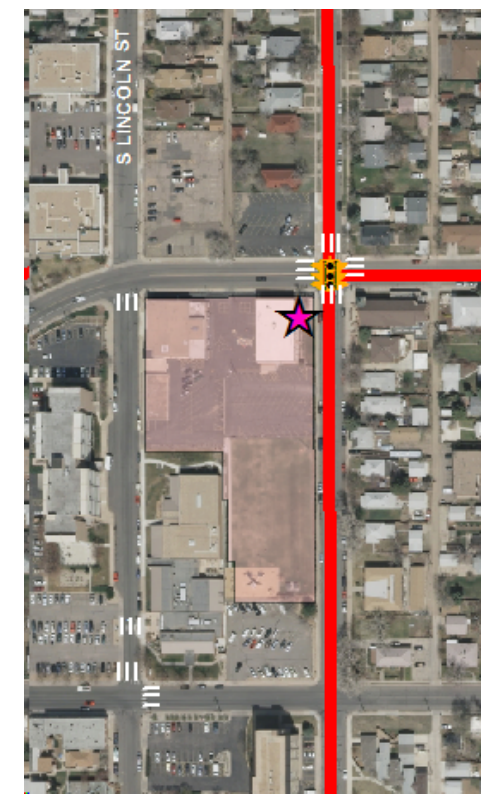

St Louis Catholic School Biking and Walking Map

- Signalized Intersection
- All Way Stop
- Crosswalk
- School Bike Rack
- Main Entrance

- Signalized Intersection
- All Way Stop
- Underpasses
- School
- Regional Route
- Local Route
- Bike Trail
- Rail Road
- Park
- City Of Englewood

0 325 650 Feet

Produced May 2012