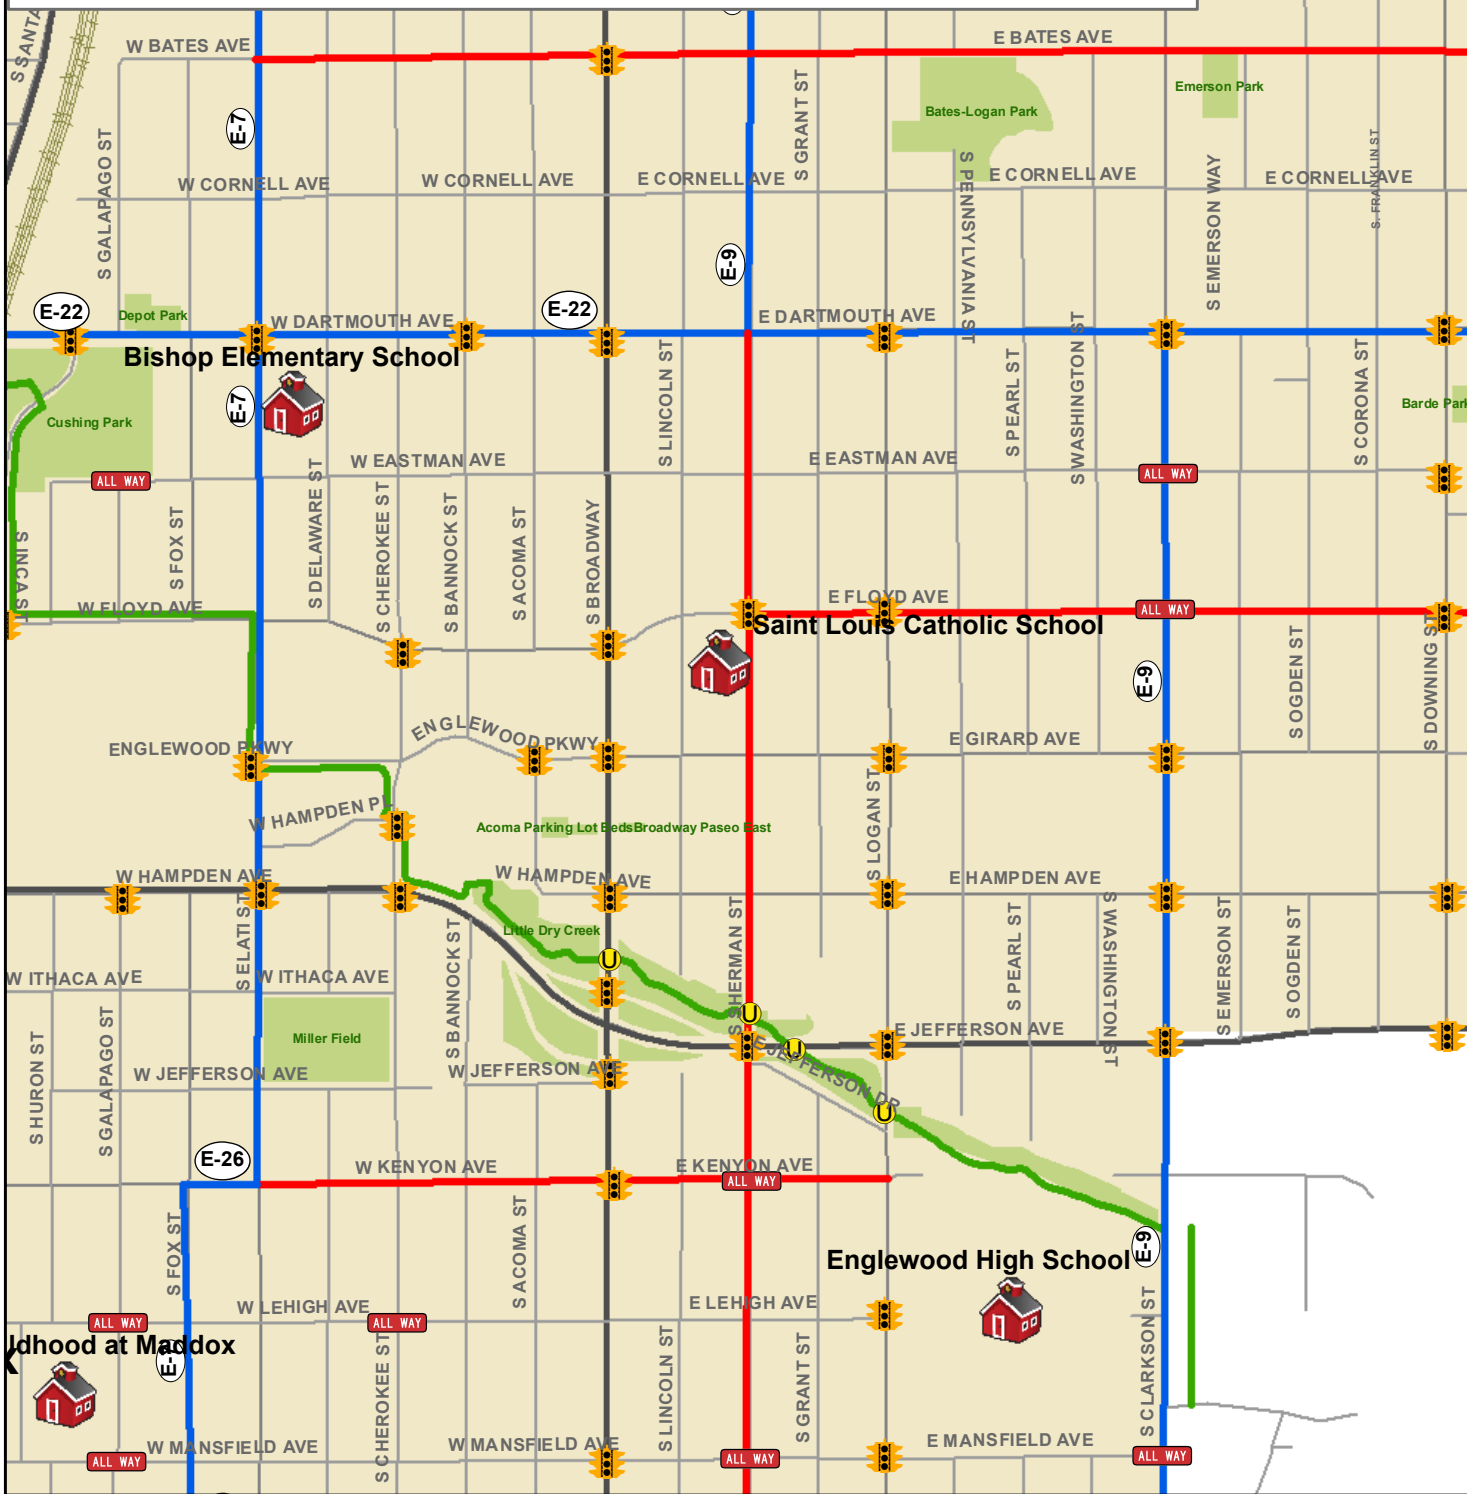

St Louis Catholic School Biking and Walking Map

- Signalized Intersection
- All Way Stop
- Crosswalk
- School Bike Rack
- Main Entrance

- Signalized Intersection
- All Way Stop
- Underpasses
- School
- Regional Route
- Local Route
- Bike Trail
- Rail Road
- Park
- City Of Englewood

0 325 650 Feet

Produced May 2012