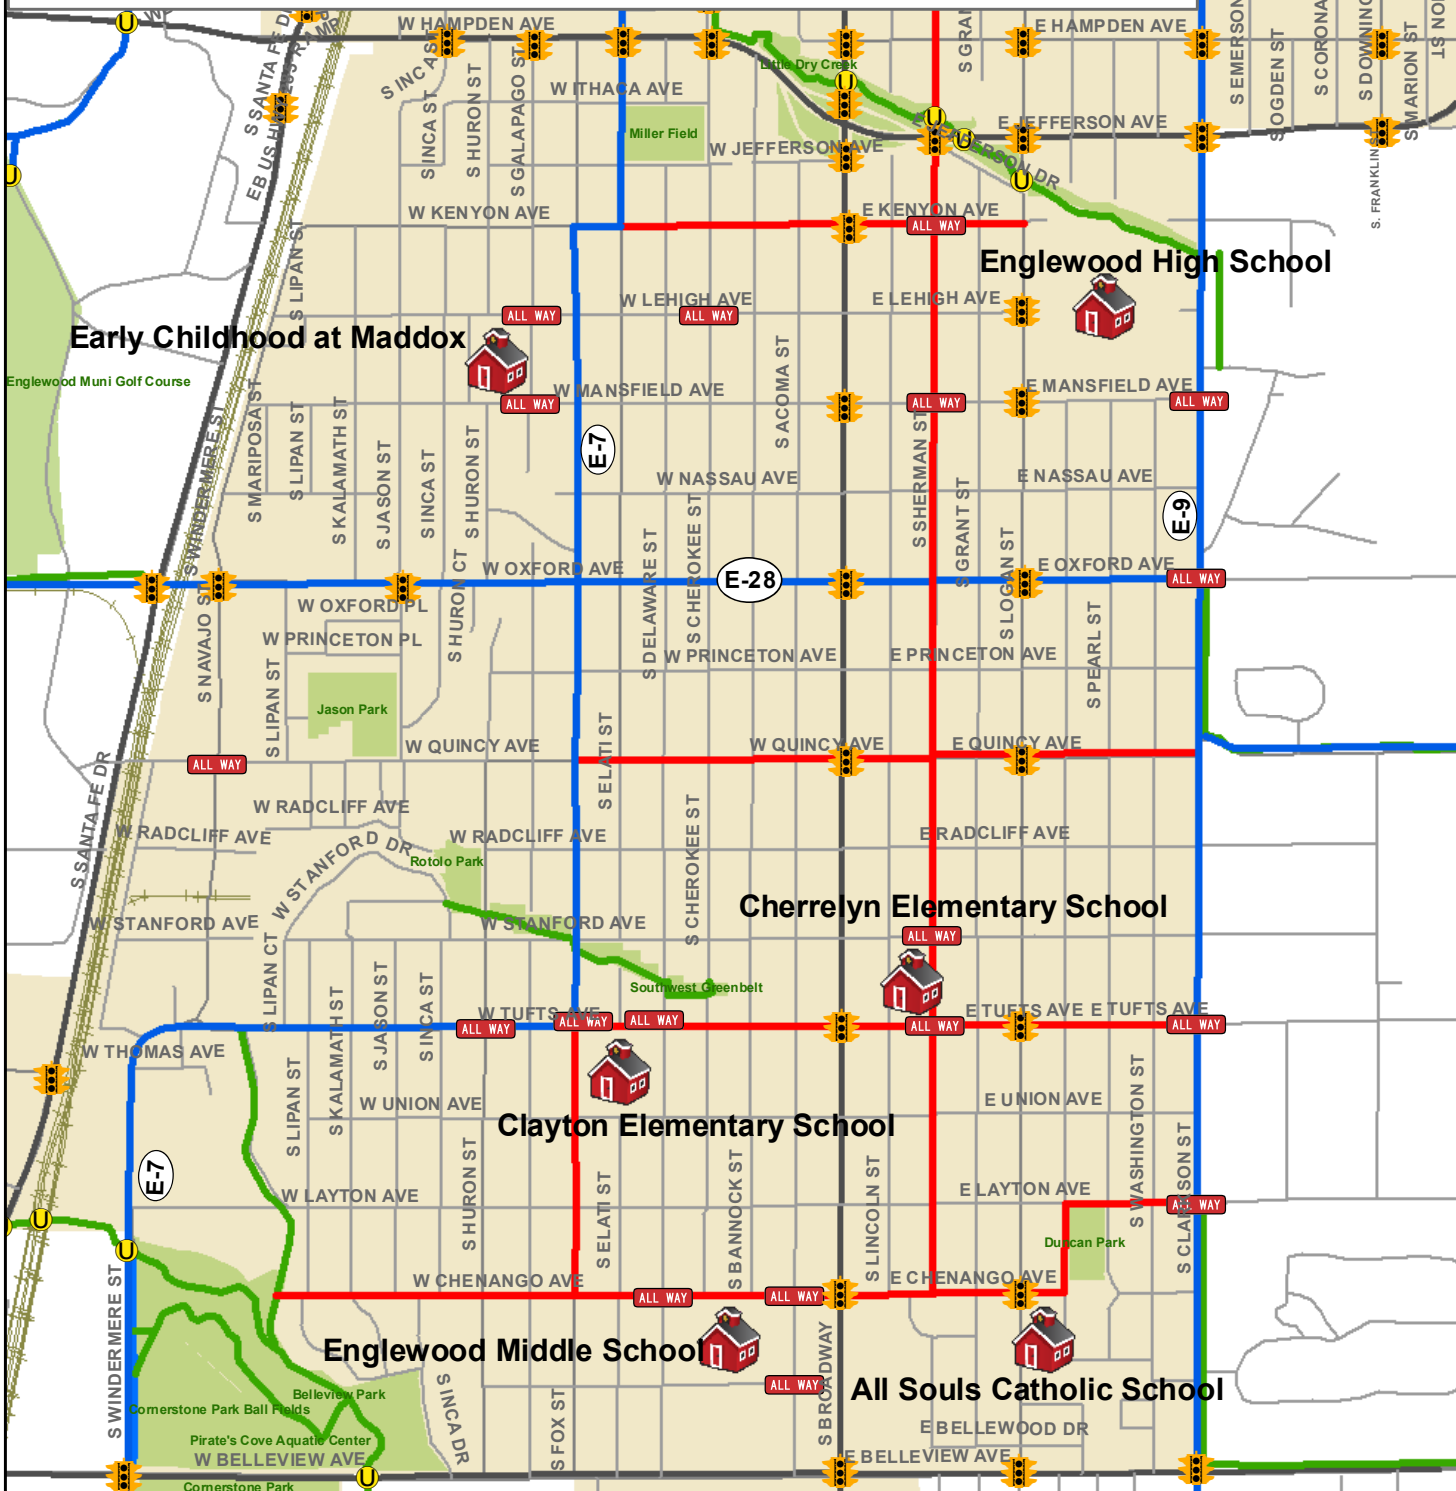

Early Childhood at Maddox Biking and Walking Map

- Signalized Intersection
- All Way Stop
- Crosswalk
- School Bike Rack
- Main Entrance

- Signalized Intersection
- All Way Stop
- Underpasses
- School
- Regional Route
- Local Route
- Bike Trail
- Rail Road
- Park
- City Of Englewood