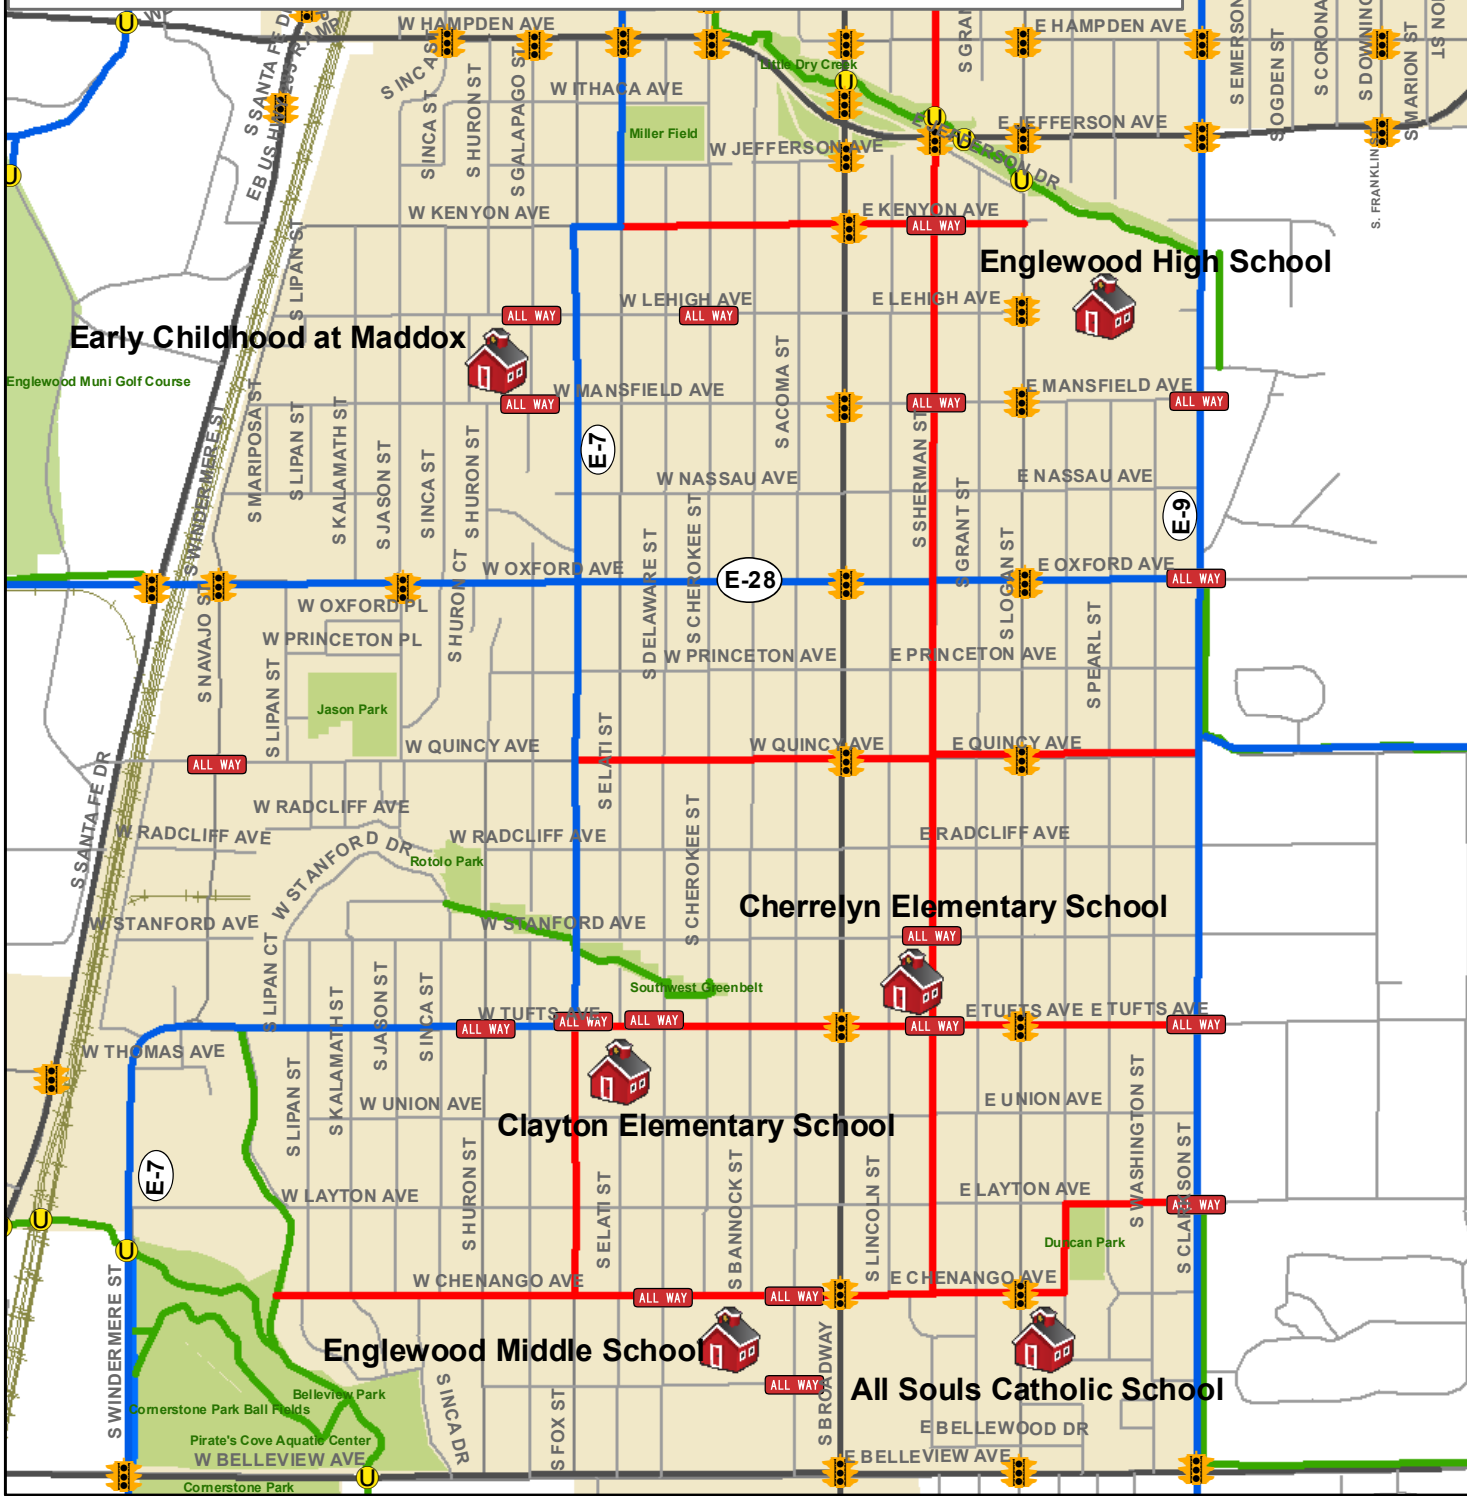

Englewood Middle School Biking and Walking Map

- Signalized Intersection
- All Way Stop
- Underpasses
- School
- Regional Route
- Local Route
- Bike Trail
- Rail Road
- Park
- City Of Englewood
- School Bike Rack
- Main Entrance
- Crosswalk

- Signalized Intersection
- All Way Stop
- Underpasses
- School
- Regional Route
- Local Route
- Bike Trail
- Rail Road
- Park
- City Of Englewood

0 500 1,000 Feet

Produced May 2012