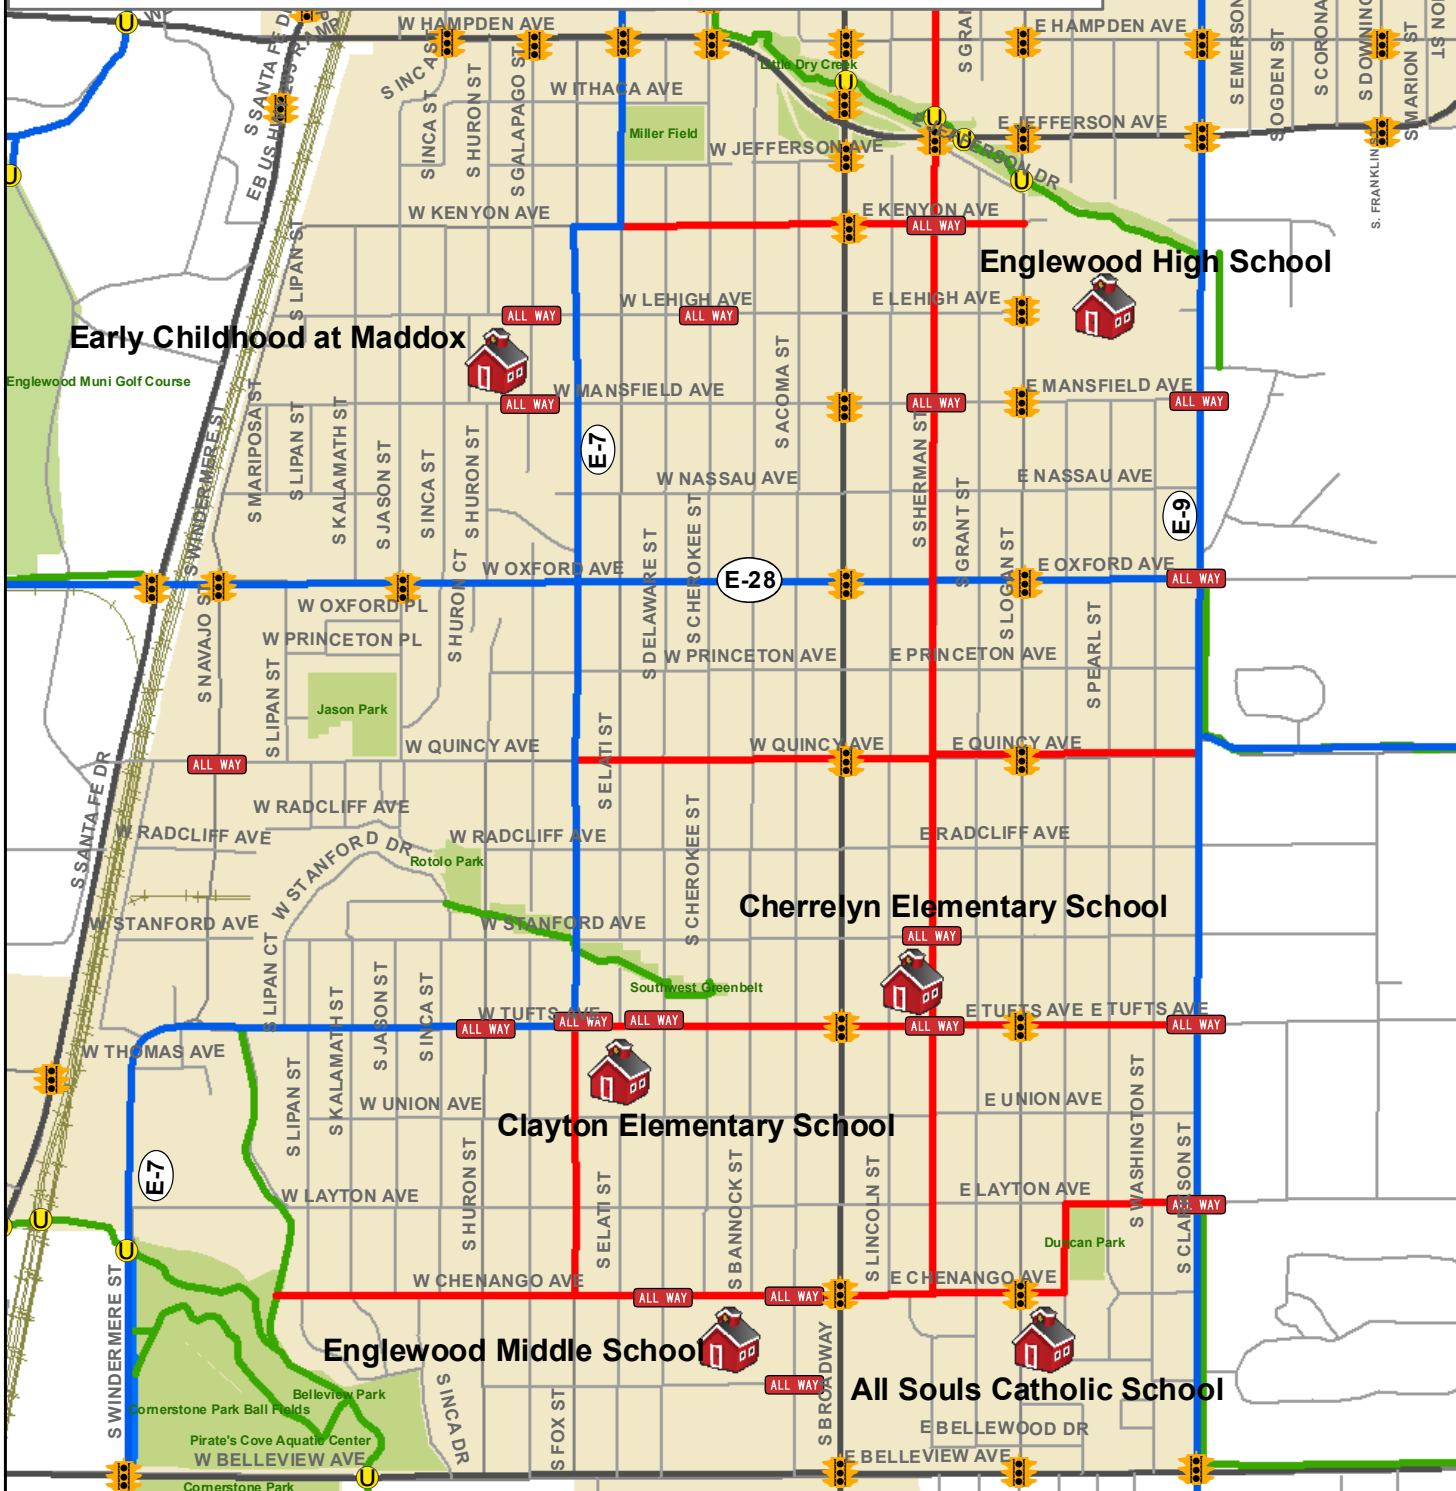

Cherrelyn Elementary Biking and Walking Map

- Signalized Intersection
- All Way Stop
- Crosswalk
- School Bike Rack
- Main Entrance

- Signalized Intersection
- All Way Stop
- Underpasses
- School
- Regional Route
- Local Route
- Bike Trail
- Rail Road
- Park
- City Of Englewood