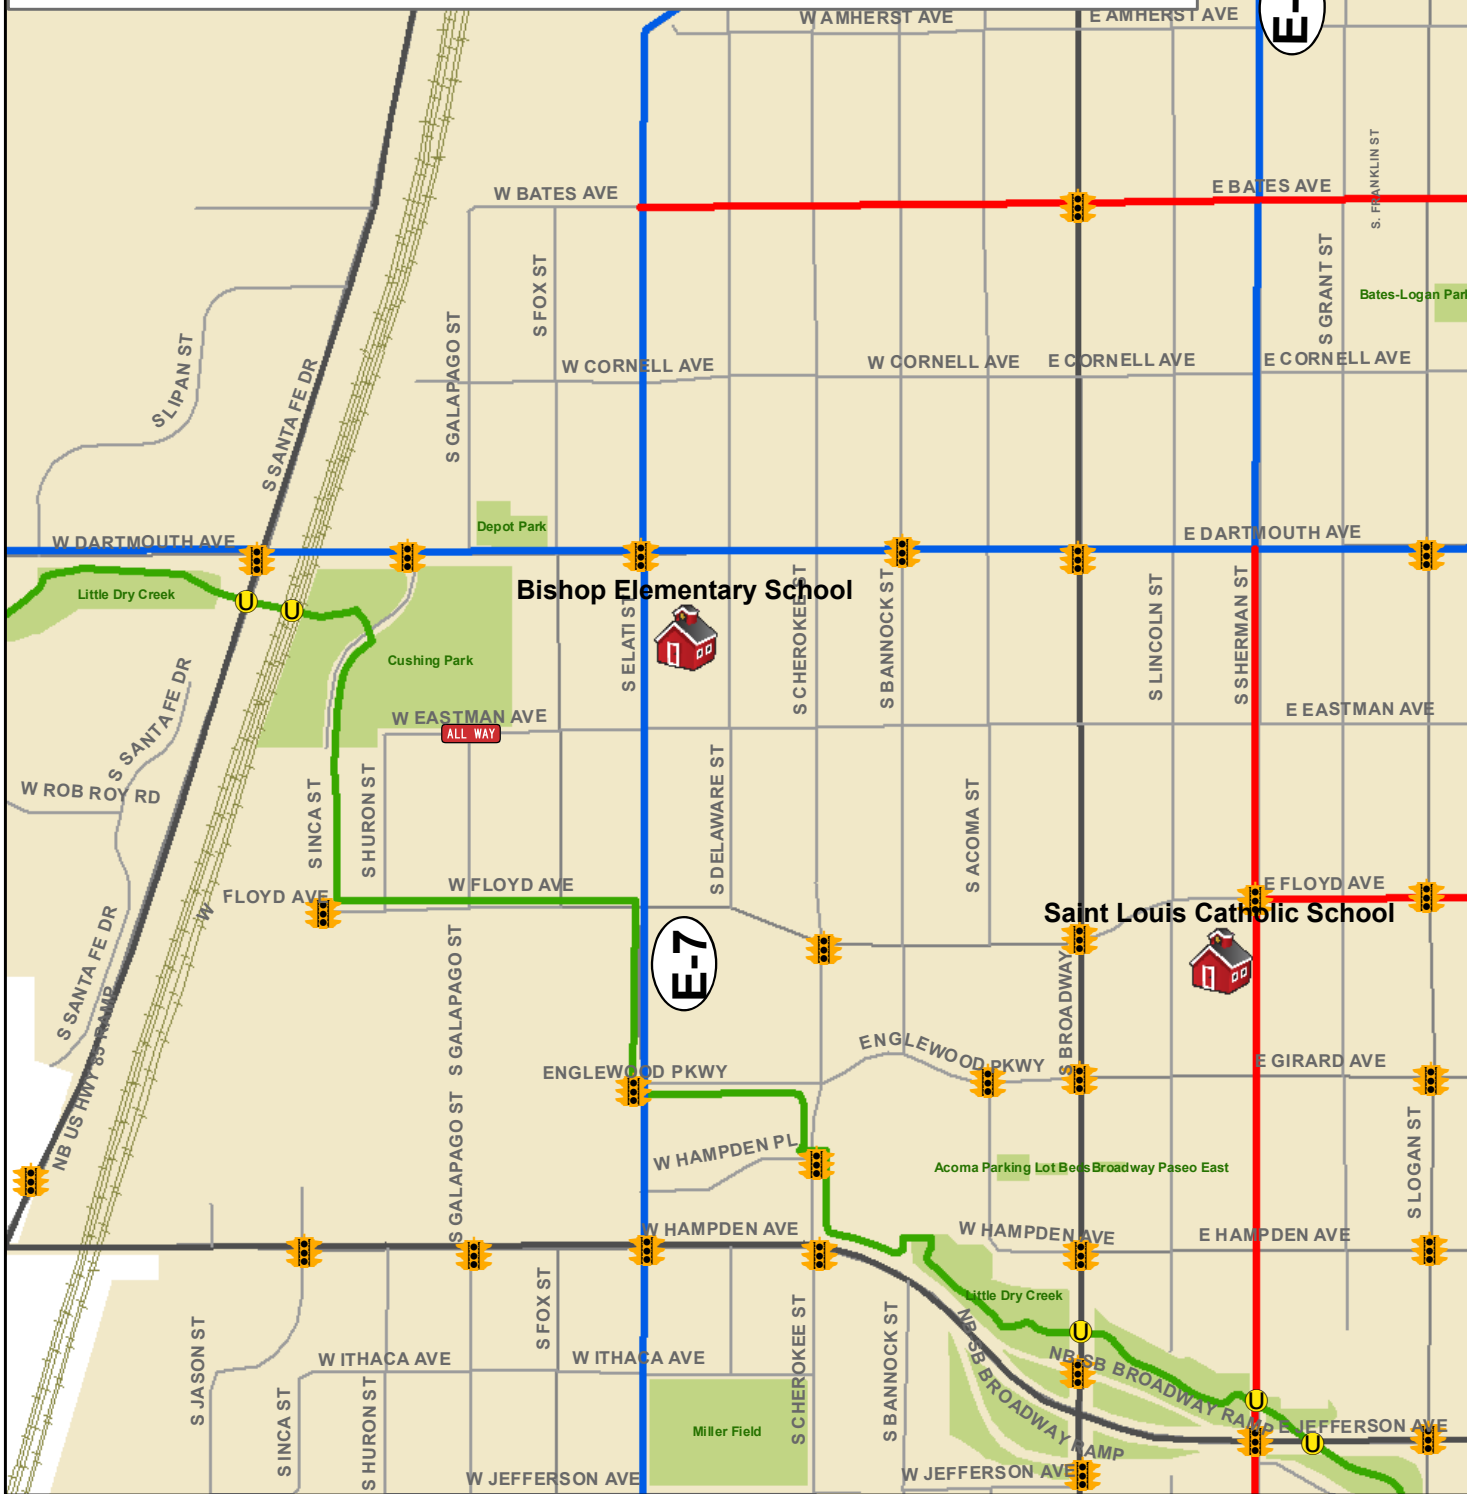

Bishop Elementary Biking and Walking Map

- Signalized Intersection
- School Bike Rack
- All Way Stop
- Main Entrance
- Crosswalk

- Signalized Intersection
- All Way Stop
- Underpasses
- School
- Regional Route
- Local Route
- Bike Trail
- Rail Road
- Park
- City Of Englewood